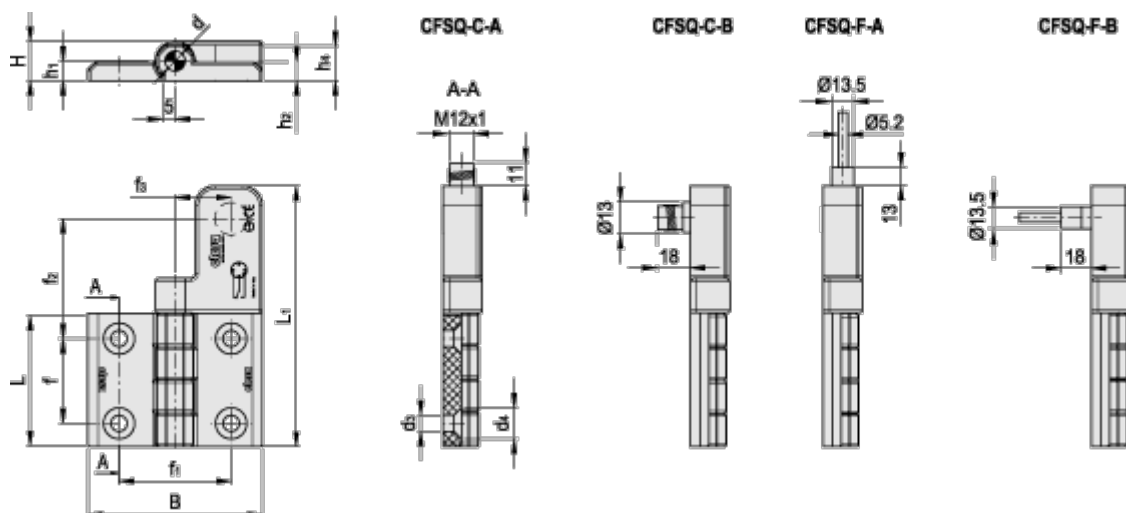

Article number: 2310427023

Description: E+G Hinge with safety switch CFSQ.60-SH-6-F-A-S-2

Measures

B = 70	H = 16
d = 7	h1 = 8
d3 = 6.5	h2 = 7.5
d4 = 12.5	h4 = 15
f = 34	L = 53
f1 = 45	L1 = 110
f2 =	Nm = 5
f3 =	Weight in (g) = 196